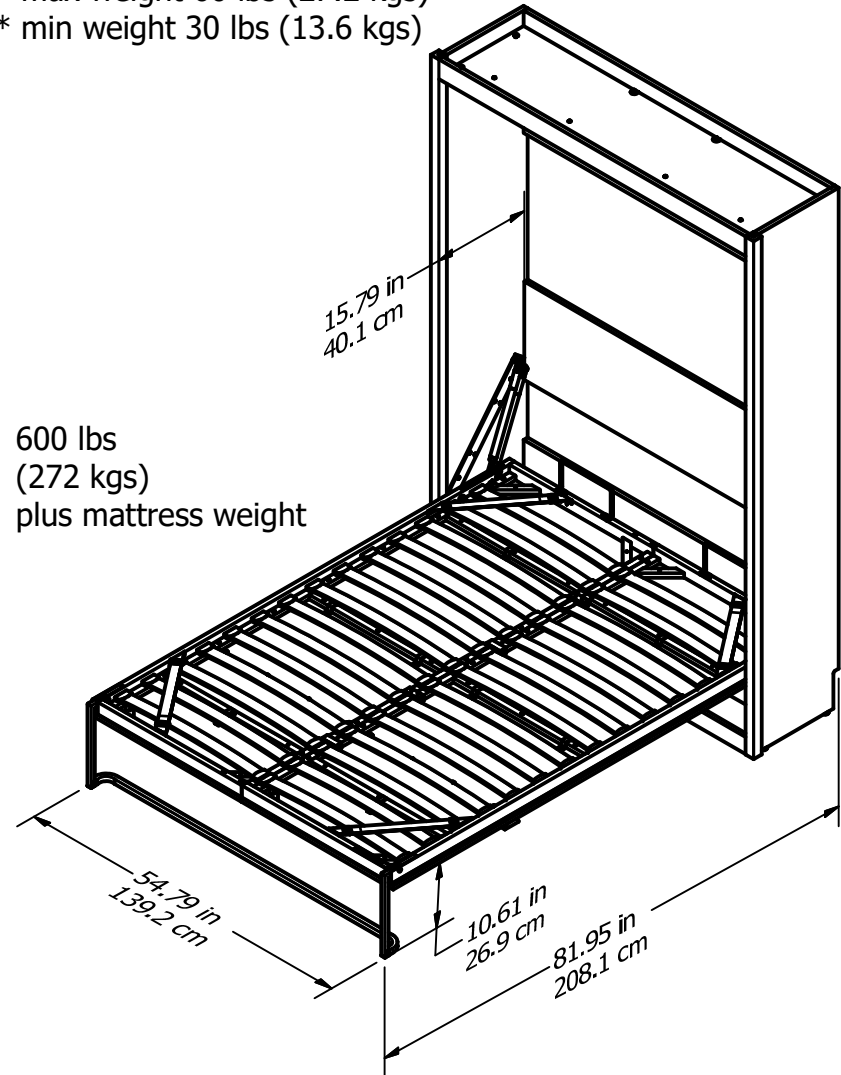

1108

Wood Breakdown:
PB 52% & 3% MDF
Total storage: 39.19 cubic feet

Overall Product Size:
59.37 in. W x 16.38 in. D x 82.6 in. H
150.8 cm W x 41.6 cm D x 209.8 cm H

FULL SIZE MATTRESS

- * up to 10" thick
- * max weight 60 lbs (27.2 kgs)
- * min weight 30 lbs (13.6 kgs)

600 lbs
(272 kgs)
plus mattress weight

Maximum Weight Capacities
Unit Weight: 257 lbs. (116.57 kg)