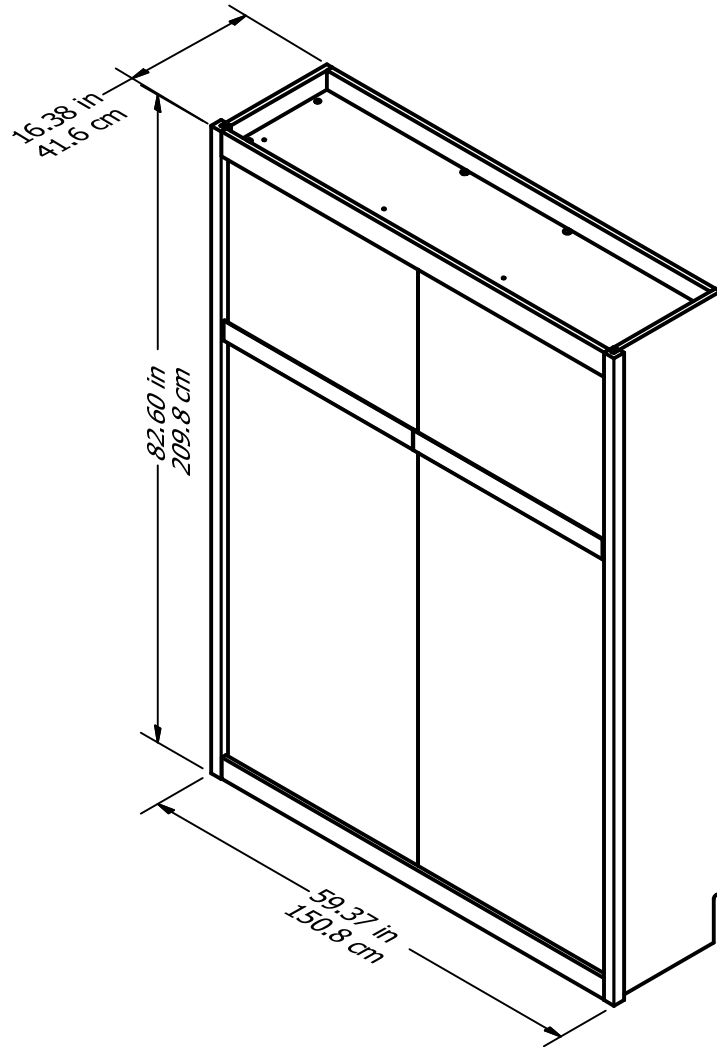

1108

Wood Breakdown:
PB 52% & 3% MDF
Total storage: 39.19 cubic feet

Overall Product Size:
59.37 in. W x 16.38 in. D x 82.6 in. H
150.8 cm W x 41.6 cm D x 209.8 cm H

FULL SIZE MATTRESS

- * up to 10" thick
- * max weight 60 lbs (27.2 kgs)
- * min weight 30 lbs (13.6 kgs)

600 lbs
(272 kgs)
plus mattress weight

Maximum Weight Capacities
Unit Weight: 257 lbs. (116.57 kg)